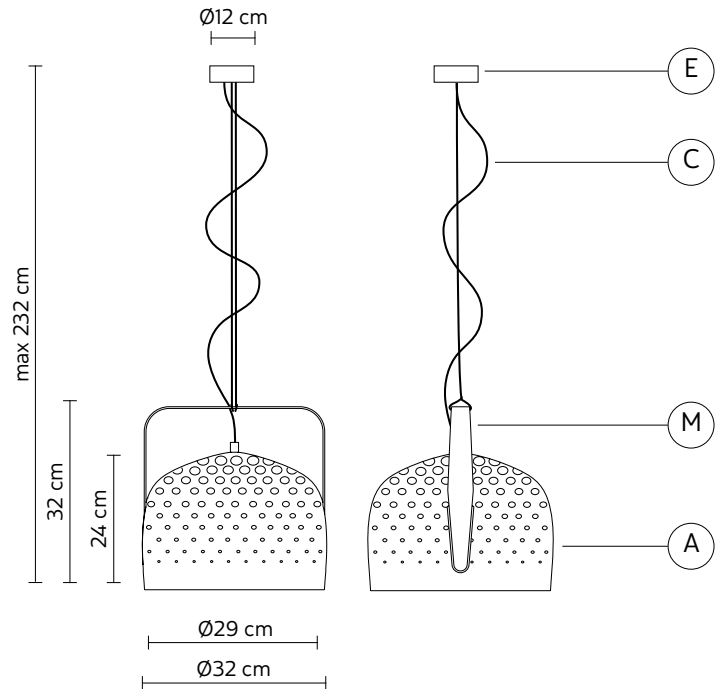

ELECTRICAL CABLE "C"

colour	black	
--------	-------	---

ELECTRICAL SYSTEM

socket	E27
source	1 x max 77W
energy class	from E to A++

PACKAGING

n° cartons	1
net weight/kg	4,7
gross weight/kg	6,2
packaging/cm	51x51x40

LIGHT EMISSION

unidirectional

	direct
	filtered
	indirect
	absence

COMPLIANT WITH

IEC	60598-1:2014
EN	60598-1:2015
	

degree of protection	IP20
bulb	not provided

COLLECTION

also available table and floor lamp version, small and large